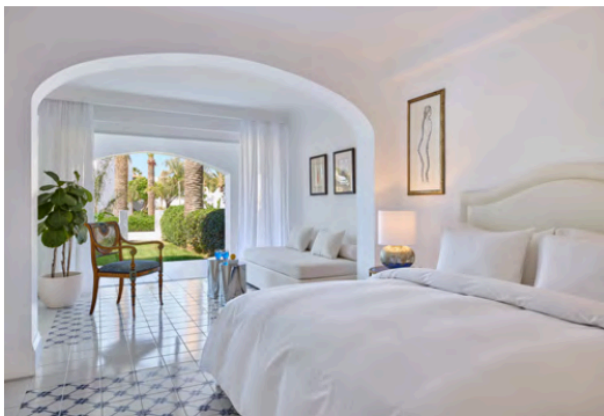

CARAMEL JUNIOR SUITE

Location: Main House. Atrium Wing, 1st & 2nd floor
View: Garden/Pool View
Size: Indoor: 40 sq.m., outdoor: 6-9 sq.m.
Layout: Open plan
Sleeps: 2 adults
Beds: One king size bed
Bath: One bathroom
Specials: Ample wardrobes. Large-sized balcony in selected suites.