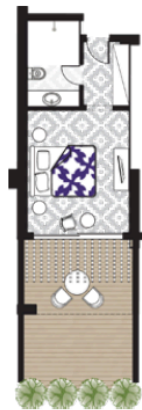

JUNIOR SUITE SEA VIEW

Location: Main House, 2nd floor, Prime Elevated Location
View: Garden View
Size: Indoor: 28-35 sq.m.
Layout: Open plan
Sleeps: 2 adults
Beds: One king size bed
Bath: One bathroom
Specials: Covered Balcony & Sun Terrace.