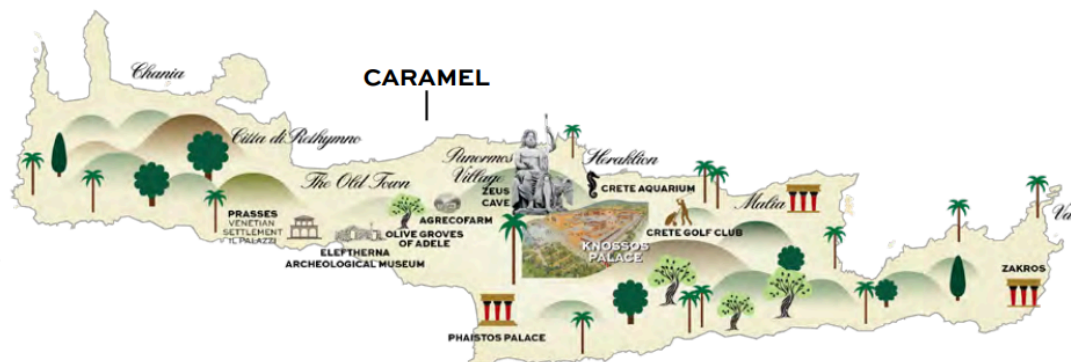

IDEAL FOR

All ages

LOCATION

Rethymnon, Crete. Rethymno town: 9 km • Airport of Heraklion: 78 km
• Airport of Chania: 76 km

NEWS 2026

New - The All Inclusive option. Grecotel's first luxury all-inclusive boutique resort, offers new pool villas, à la carte dining, dine-out experiences, unlimited beverages, and artisanal touches, while the signature "Farmer for a Day" at Agreco Farm deepens the authentic connection to Crete.