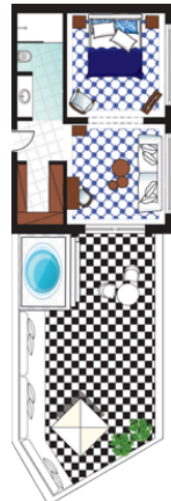

DELUXE FAMILY SUITE

Location: Main House. Atrium Wing, 1st & 2nd floor
View: Garden & Parking view
Size: Indoor: 50 sq.m., outdoor: 13-17 sq.m.
Layout: Open plan
Sleeps: 2 adults + 2 children
Beds: One king size bed & 2 extra single beds/sofa beds
Bath: One bathroom
Specials: Large balcony. Two marble bathrooms in selected suites.

DELUXE BUNGALOW SUITE

Location: Garden Area, Ground & 1st floor
View: Garden view
Size: Indoor: 50-55 sq.m., outdoor: 3-9 sq.m.
Layout: 1 Bedroom with combined living room, open plan layout or sliding door option
Sleeps: 2 adults + 1 child
Beds: One king size bed & 1 extra single bed
Bath: One bathroom
Specials: Ample wardrobe.

DELUXE BUNGALOW SUITE PRIVATE POOL

Location: Garden Area, Ground & 1st floor
View: Garden view
Size: Indoor: 50-55 sq.m., outdoor: 3-9 sq.m.
Layout: 1 Bedroom with combined living room, open plan layout or sliding door option
Sleeps: 2 adults + 1 child
Beds: One king size bed & 1 sofa bed/single bed
Bath: One bathroom
Pool: Private swimming pool 15 sq.m.
Specials: Handmade floor tiles. Ample wardrobes.

CARAMEL SUITE

Location: Main House. 2nd floor
View: Sea View
Size: Indoor: 50 sq.m., outdoor: 20 sq.m.
Layout: Open plan suite
Sleeps: 2 adults + 1 child
Beds: One king size bed
Bath: One bathroom
Specials: Open air Hydromassage bathtub. Unique suite with exclusive design. Large private terrace. Ample wardrobe.