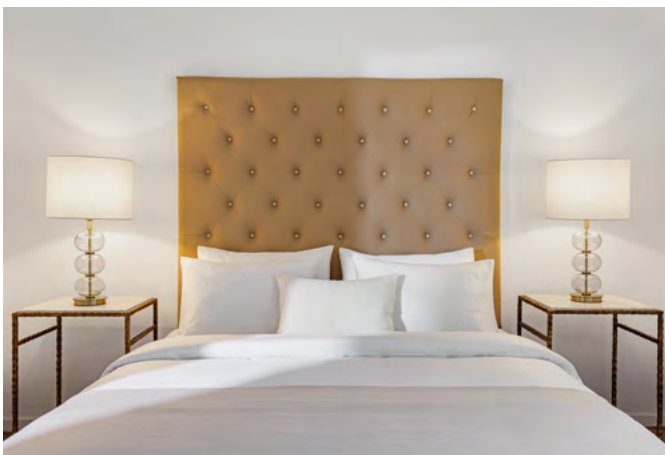

CASA FAMILY

Room Size: 50m²
Location: Ground, 1st floor or 2nd floor
View: Garden view
Sleeps: 4 Adults
Beds: Master bedroom with double or twin beds and 1 single bed & two single beds in the living area
Bath: 1 bathroom