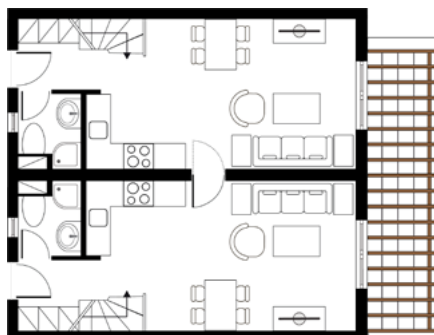

CASA POOL

Room Size: 94-100m²

Location: Ground floor

Layout: 2-levels maisonette

View: Garden View

Sleeps: 6 Adults

Beds: 2 bedrooms with double or twin beds, sofa bed & two single beds in the living area

Bath: 3 Bathrooms

Specials: 2 LCD TVs

CASA GRANDE

Room Size: 109m²

Location: 1st floor

Layout: 2-levels maisonette

View: Garden View

Sleeps: 8 Adults

Beds: 2 Master bedrooms with double or twin beds & two single beds in the living area

Bath: 2 Bathrooms

Specials: 4 LCD TVs