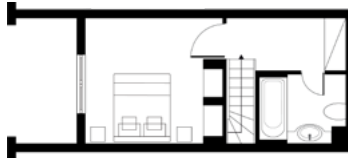

CASA GRANDE

Room Size: 109m²

Location: 1st floor

Layout: 2-levels maisonette

View: Garden View

Sleeps: 8 Adults

Beds: 2 Master bedrooms with double or twin beds & two single beds in the living area

Bath: 2 Bathrooms

Specials: 4 LCD TVs