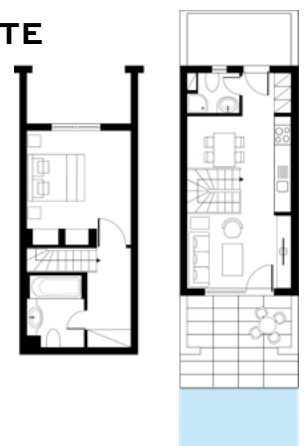

SWIM UP MAISONETTE

Room Size: 62m²
Location: Ground floor
View: Direct Pool View
Sleeps: 4 Adults
Beds: Master bedroom with double or twin beds & two single beds in the living area
Bath: 2 Bathrooms
Specials: 2 LCD TVs