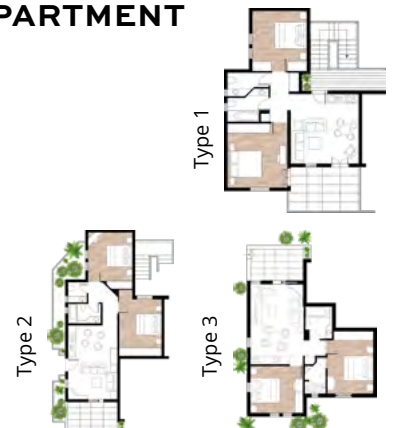

2-BEDROOM APARTMENT

Room Size: 62-72m²
Location: Ground/2nd floor
View: Garden view
Sleeps: 6 Adults
Beds: 2 separate bedrooms with twin beds & two single beds in the living area
Bath: 2 bathrooms