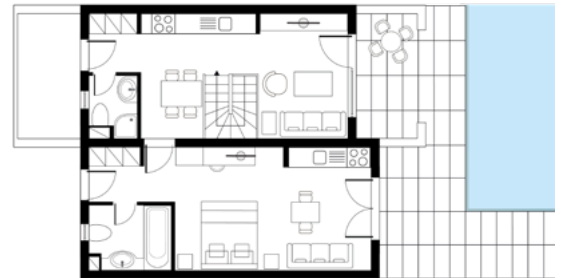

SWIM UP MAISONETTE

Room Size: 62m²
Location: Ground floor
View: Direct Pool View
Sleeps: 4 Adults
Beds: Master bedroom with double or twin beds & two single beds in the living area
Bath: 2 Bathrooms
Specials: 2 LCD TVs

CASA POOL

Room Size: 94-100m²

Location: Ground floor

Layout: 2-levels maisonette

View: Garden View

Sleeps: 6 Adults

Beds: 2 bedrooms with double or twin beds, sofa bed & two single beds in the living area

Bath: 3 Bathrooms

Specials: 2 LCD TVs

CASA GRANDE

Room Size: 109m²

Location: 1st floor

Layout: 2-levels maisonette

View: Garden View

Sleeps: 8 Adults

Beds: 2 Master bedrooms with double or twin beds & two single beds in the living area