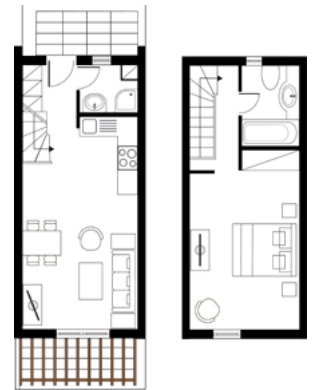

LOFT MAISONETTE

Room Size: 62m²
Location: 1st or 2nd floor
View: Garden View
Sleeps: 4 Adults
Beds: Master bedroom with double or twin beds & two single beds in the living area
Bath: 2 Bathrooms
Specials: 2 LCD TVs