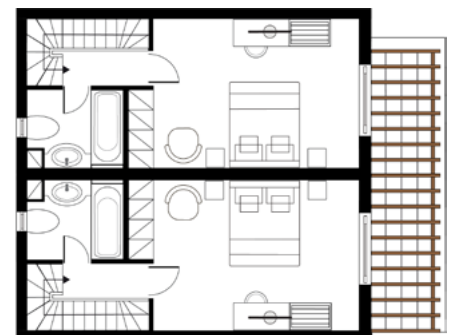

CASA POOL

Room Size: 94-100m²

Location: Ground floor

Layout: 2-levels maisonette

View: Garden View

Sleeps: 6 Adults

Beds: 2 bedrooms with double or twin beds, sofa bed & two single beds in the living area

Bath: 3 Bathrooms

Specials: 2 LCD TVs

CASA GRANDE

Room Size: 109m²

Location: 1st floor

Layout: 2-levels maisonette

View: Garden View

Sleeps: 8 Adults

Beds: 2 Master bedrooms with double or twin beds & two single beds in the living area

Bath: 2 Bathrooms

Specials: 4 LCD TVs